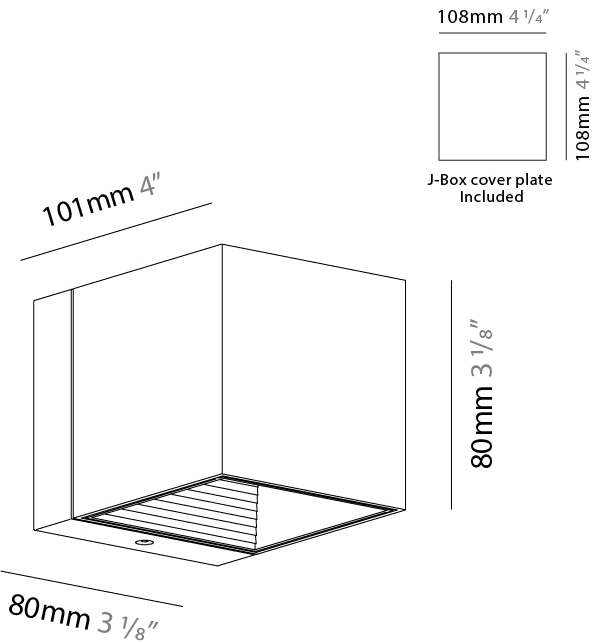

PROJECT _____
TYPE _____
SPECIFIER _____
QUANTITY _____
DATE _____

DAU SINGLE SURFACE

D93148R9-

base number _____
Finish Options _____

1. To build a product code in our configurator select the specify button on the base model # product page
2. To build a manual product code on this datasheet choose from the options listed below in blue font and add the suffix to the base model #

GENERAL

Series: Dau _____
Subseries: Dau Single _____
Brand: Milan _____
Division: Design _____
Mounting Type: Surface _____
Mounting Location: Wall _____
Subcategory: Up/Down Light _____

PHYSICAL

Shape: Cube _____
Length (mm): 80 _____
Length (in): 3 1/8 _____
Height (mm): 80 _____
Height (in): 3 1/8 _____
Extension (mm): 101 _____
Extension (in): 4 _____
Light Distribution: Direct / Indirect _____
Fixture Finish: BAL / MWL / BSL _____
Fixture Material: Extruded Aluminum _____

ELECTRICAL

Lamp Type: LED _____
Input Wattage (W): 14 _____
Dimming: Electronic Low Voltage Dimming to 20% _____
Input Voltage (V): 120Vac Direct Line _____

LED

Number of LEDs: 2 _____
Color Temperature (°K): 3000 _____
Max. Delivered Lumen (lm): 1330 _____
CRI: >90 CRI _____

OPTICAL

RATINGS AND CERTIFICATIONS

Certified By: Certified for North American Standards _____
IP rating: IP44 _____